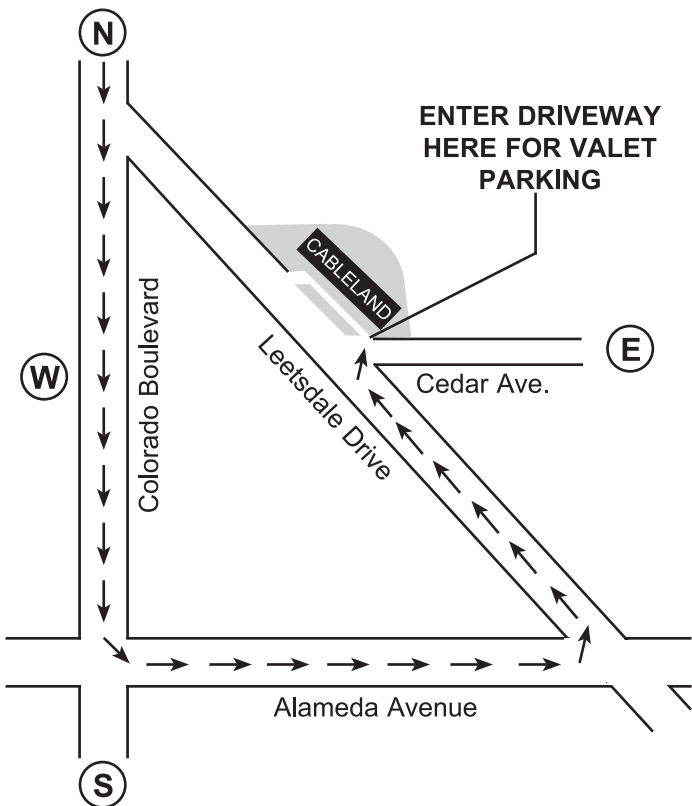

# Help Us Be A Good Neighbor

The front entrance to Cableland is off Leetsdale Drive on Cedar Avenue. **Complimentary Valet Parking is mandatory.** No parking is allowed on neighborhood streets.

# CABLELAND

4150 Shangri-La Drive  
Denver, Colorado 80246